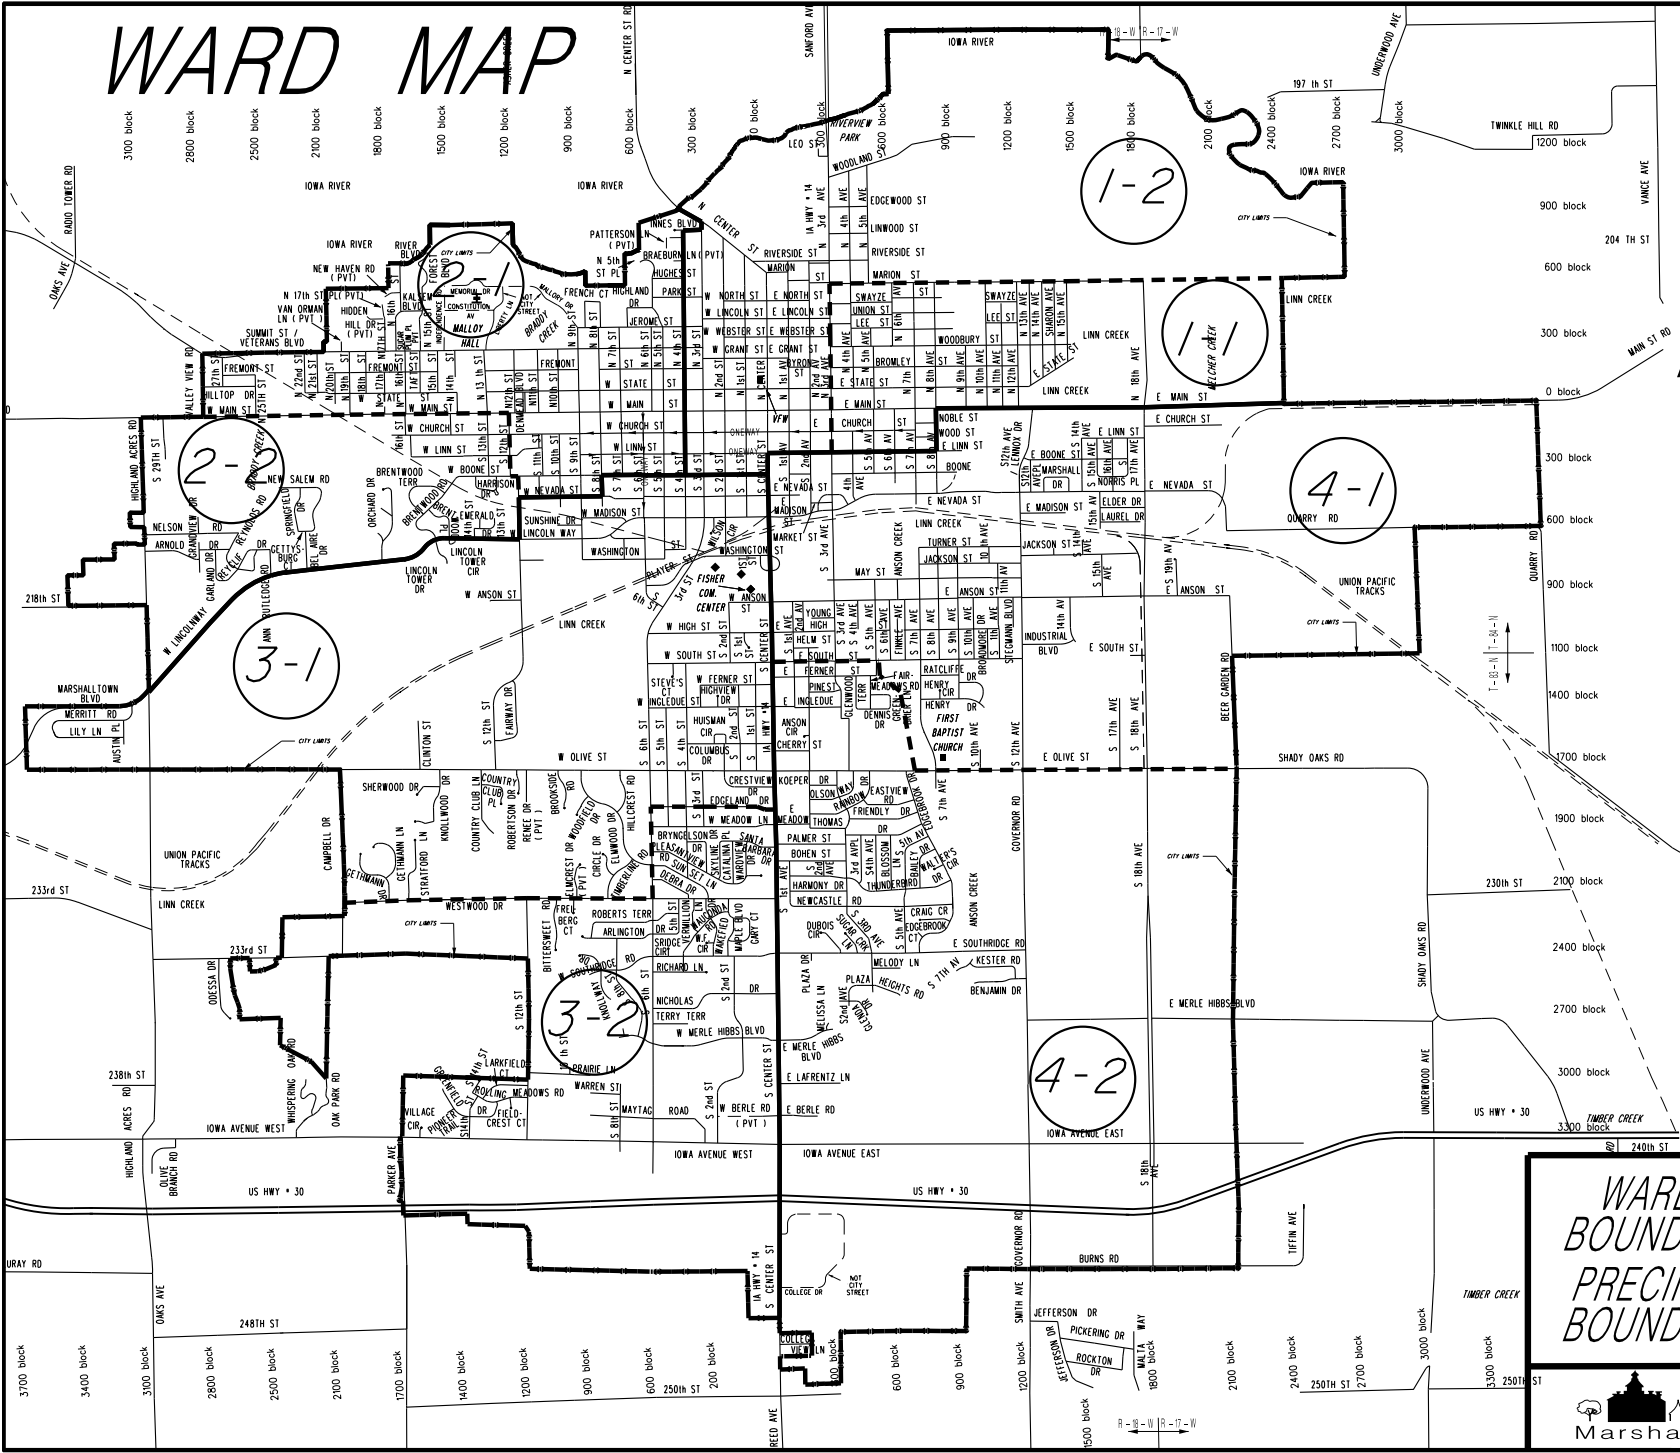

WARD MAP

CITY OF MARSHALLTOWN

LOCATION OF POLLING PLACES

WARD	PRECINCT	POLLING PLACE
1st	1st	VFW, 108 N CENTER ST
1st	2nd	VFW, 108 N CENTER ST
2nd	1st	Molloy Hall, Iowa Veterans Home
2nd	2nd	Molloy Hall, Iowa Veterans Home
3rd	1st	Fisher Community Center 709 S. Center St.
3rd	2nd	Fisher Community Center 709 S. Center St.
4th	1st	First Baptist Church 700 E Olive St
4th	2nd	First Baptist Church 700 E Olive St

WARD BOUNDARY

PRECINCT BOUNDARY

PUBLIC WORKS DEPARTMENT
ENGINEERING DIVISION
CITY OF MARSHALLTOWN, IOWA