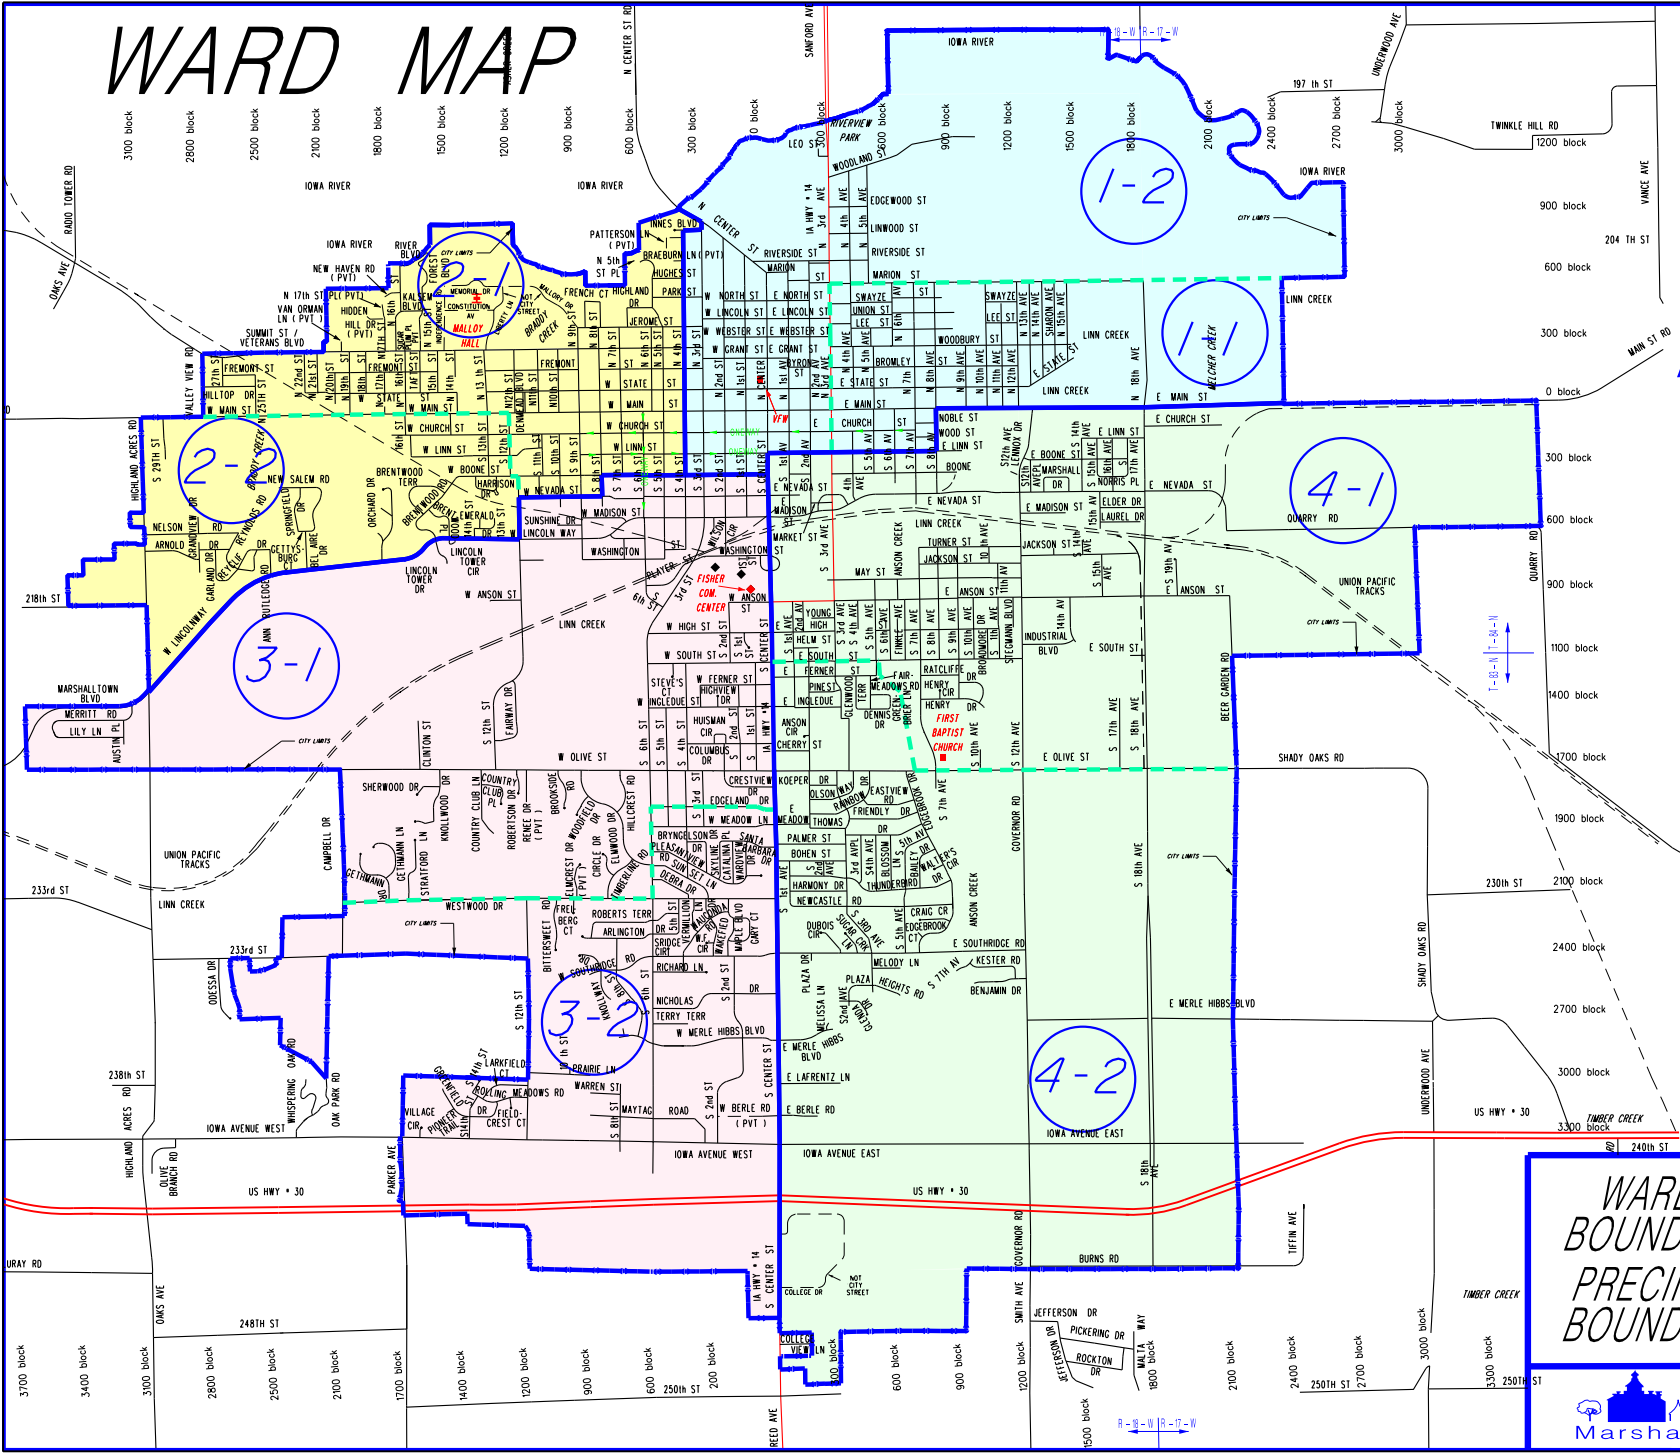

# WARD MAP

REVISED  
10-28-2002

## CITY OF MARSHALLTOWN

LOCATION OF POLLING PLACES

WARD	PRECINCT	POLLING PLACE
1st	1st	VFW, 108 N CENTER ST
1st	2nd	VFW, 108 N CENTER ST
2nd	1st	Molloy Hall, Iowa Veterans Home
2nd	2nd	Molloy Hall, Iowa Veterans Home
3rd	1st	Fisher Community Center 709 S. Center St.
3rd	2nd	Fisher Community Center 709 S. Center St.
4th	1st	First Baptist Church 700 E Olive St
4th	2nd	First Baptist Church 700 E Olive St

### WARD BOUNDARY PRECINCT BOUNDARY

PUBLIC WORKS DEPARTMENT  
ENGINEERING DIVISION  
CITY OF MARSHALLTOWN, IOWA