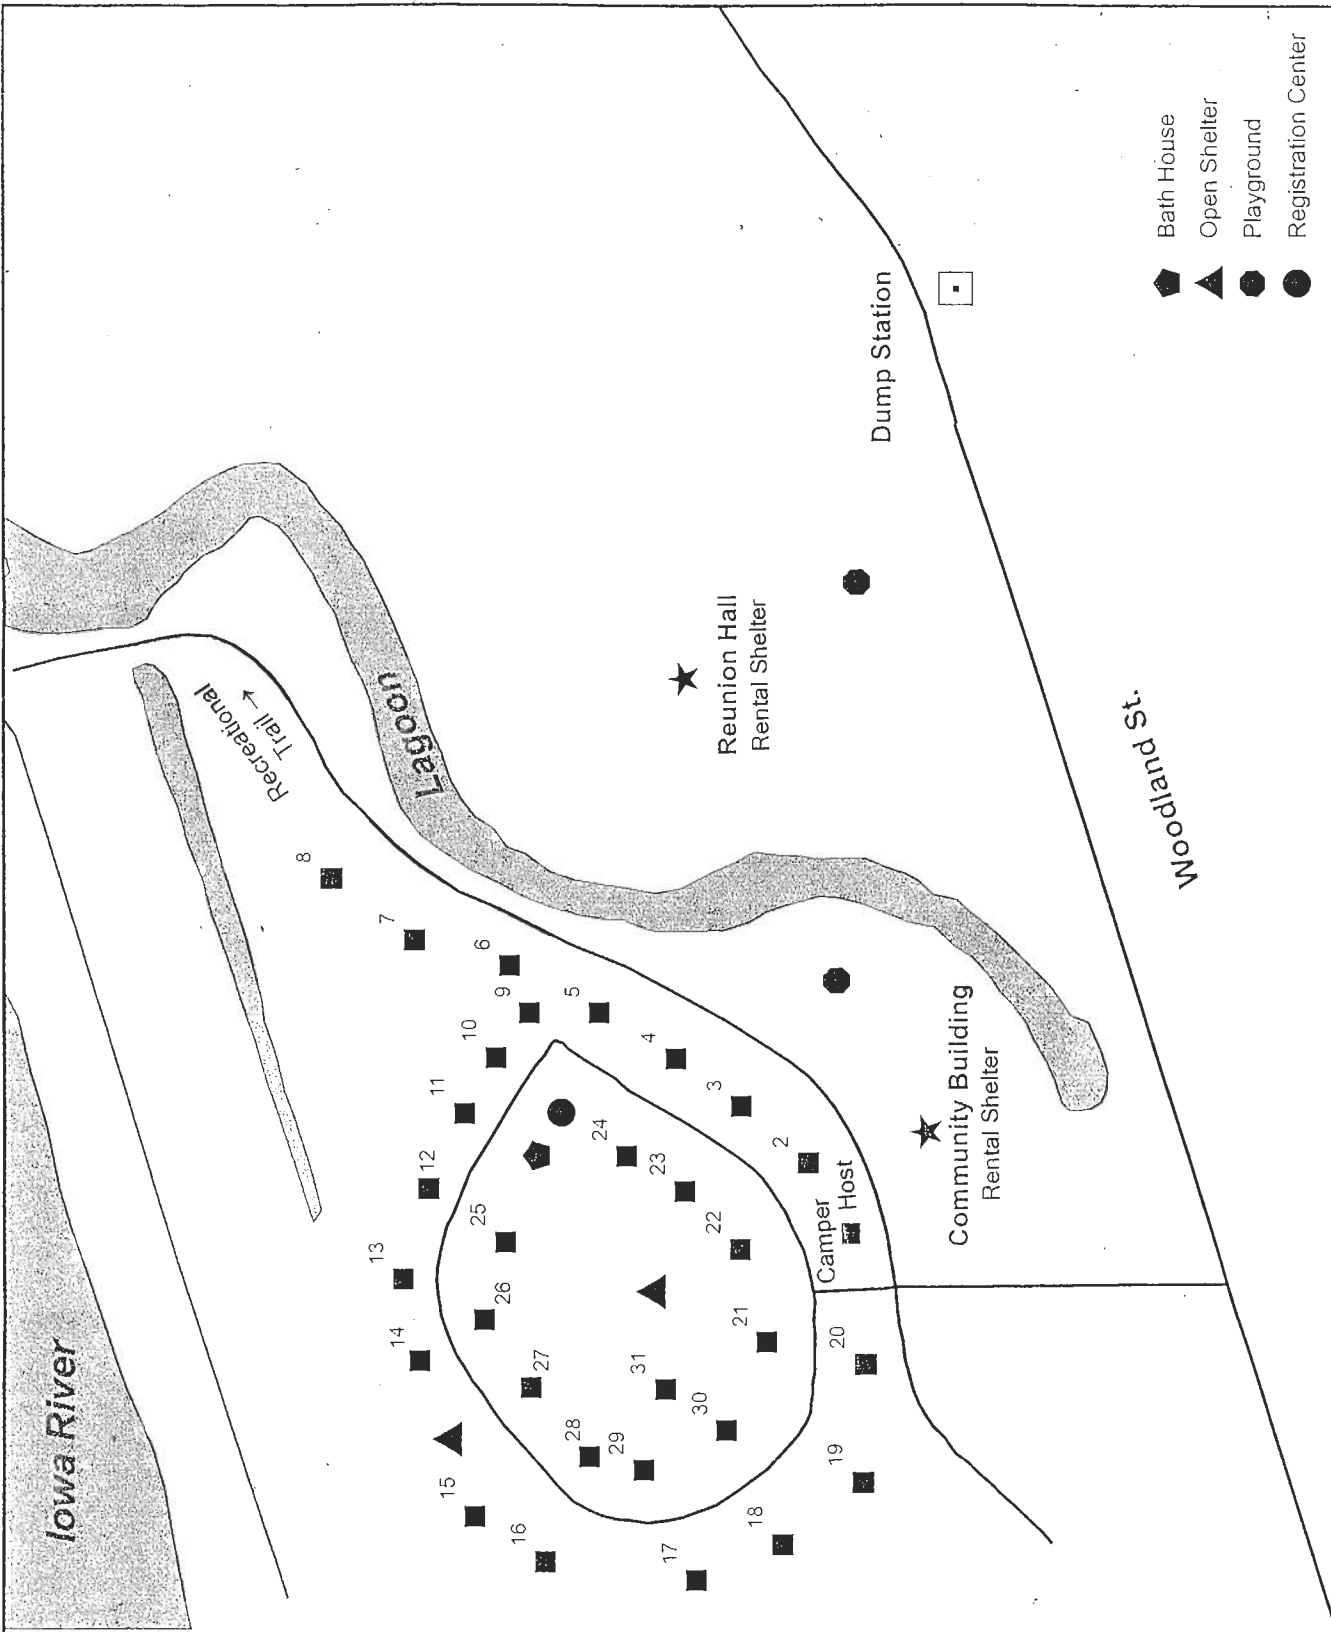

Riverview Park Campground

- ◆ Bath House
- ▲ Open Shelter
- Playground
- Registration Center

Iowa River

Recreational Trail ←

Lagoon

★ Reunion Hall Rental Shelter

Dump Station

★ Community Building Rental Shelter

10

11

12

13

14

15

16

17

18

19

20

21

22

23

24

25

26

27

28

29

30

31